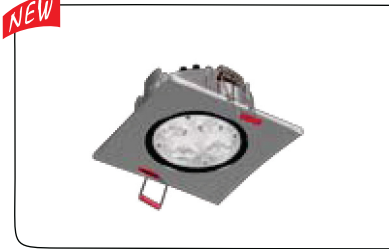

NEW ARRIVALS

ENDURA LED LIGHTING

ENDURA LITE SQ SWIVEL

Recess mounted Al. plate in frosted silver finish in square profile, complete with extruded Al. heat sink for efficient heat dissipation and separate replaceable HF electronic driver

Lamp Type	Ordering Code	Optics	List Price Each Rs.	Case Lot (No)
4x3W LED 6K	<i>LHOD02403674</i>	25° spread	5800/-	01

ceiling cutout 75 mm Ø

NEW

ENDURA LITE RD SWIVEL

Recess mounted Al. plate in frosted silver finish in round profile, fitted with extruded Al. heat sink for efficient heat dissipation and separate replaceable HF electronic driver

Flexible LED strip in 5 Watt/mtr, with very wide viewing angle of 120° for good light dispersal and IP65 construction, linkable and easy to install, complete with separate replaceable HF electronic driver

60W LED Street Light

Lamp Type	Ordering Code	Optics	List Price Each Rs.	Case Lot (No)
1x60W LED	<i>LHRD01230674</i>	General Spread	75000/-	01

Complete Fixture

Suitable for pole dia Ø 50 mm (max.)

Endura City Liner S60 LED Street Light is a new generation Energy Saving & Environment friendly light fitting which uses 60 no. 1W high power LEDs of CREE as light source. LED Luminous Efficacy is > 95lm/w. Working lifetime of over 50000 burning Hours and it uses Active Power Factor Correction (APFC) electronic gear (electronic driver). Luminaire housing is of pressure die-cast alluminum alloy LM24 for gear and extruded aluminium lamp housing (Heat Sink) for better heat transmission. It has epoxy powder coated siemens grey finish after phosphochromate treatment. IP rating of the fitting is IP65. Operating Voltage range is from 85Volt to 264 Volt AC and Frequency range of 50 - 60 Hz. Fitting is suitable for an ambient temperature from -40 deg C to + 50 deg C and Humidity level of 10% to 90% RH.